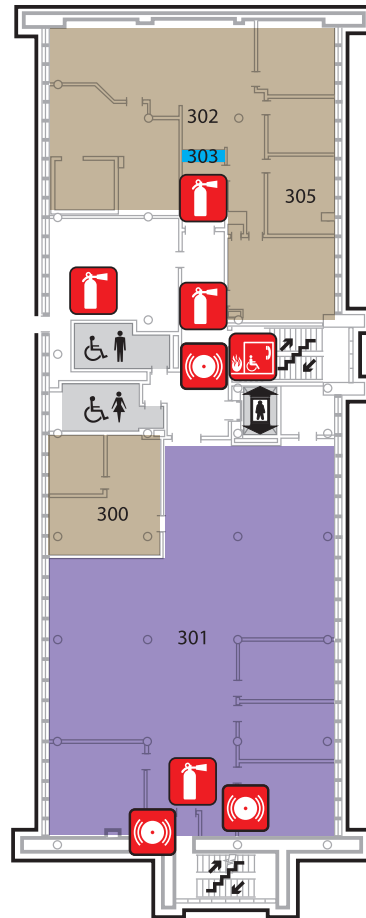

## LOUNGE AREAS

First Floor Lounge 124

## MEETING SPACES

Big 12 Room 222  
Cottonwood Room 218  
Director's Conference Room 200  
Flint Hills Room 220  
Grand Ballroom (Main, West, K, S, & U) 217  
Konza Room 201  
Room 202 202  
Room 203 203  
Room 204 204  
Room 205 205  
Room 206 206  
Room 207 207  
Room 208 208  
Room 209 209  
Room 212 212  
Room 213 213  
Sunflower Room 219

## STUDENT ORGANIZATIONS & SERVICES

Greek Affairs 214

SECOND FLOOR **2**

KEY

	Fire Extinguisher		Pull Alarm		Stairwell		Elevator		Men's Room
	Area of Rescue		Computer Lab		Telephones		Diaper Station		Women's Room

# K-STATE STUDENT UNION DIRECTORY

KEY

-  Fire Extinguisher
-  Pull Alarm
-  Stairwell
-  Elevator
-  Men's Room
-  Area of Rescue
-  Computer Lab
-  Telephones
-  Diaper Station
-  Women's Room