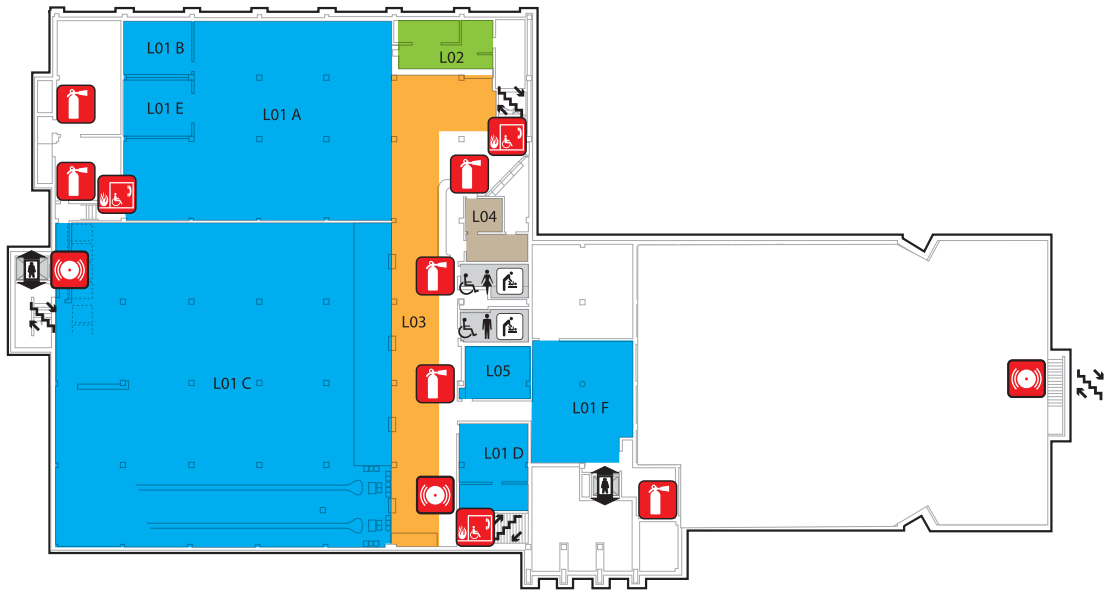

## CONVENIENT SERVICES

- Shear Dynamics Salon L05
- Union Recreation L01
- Billiards A
- Birthday Party Room B
- Bowling C
- Engraving D
- Golf Simulator E
- Video Games F