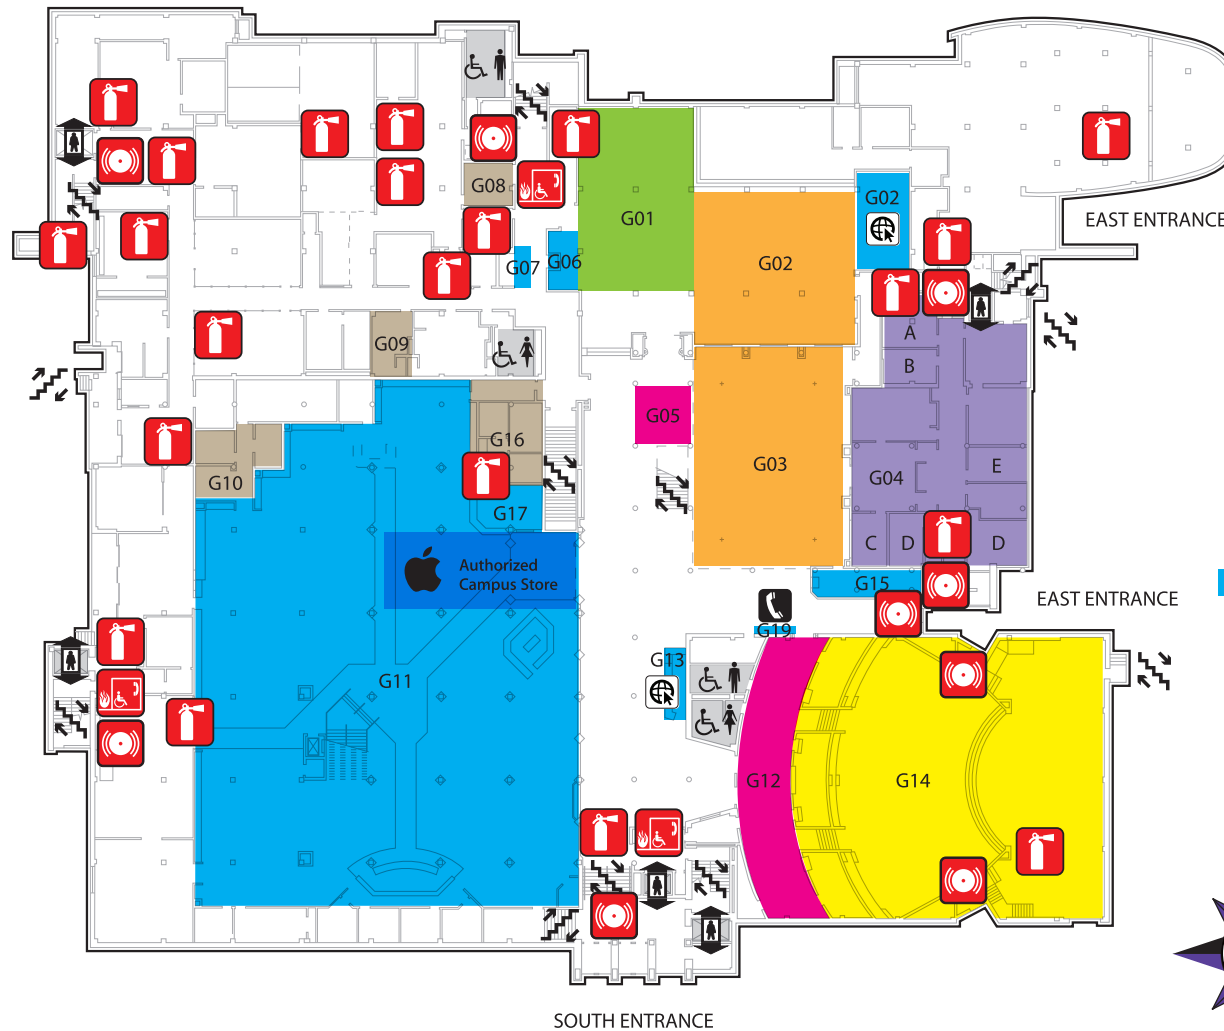

K-STATE STUDENT UNION DIRECTORY

ATTRACTIONS

Chinese Warrior Exhibit	G05
Red Skelton / Dreyfus Affair	G12

CONVENIENT SERVICES

ATM Center	G15
Information Kiosk	G13
Computer Lab	G02
K-State Office Supplies	G06
Lost & Found	G17
Telephones	G19
Union Bookstore/Computer Store	G11
USPS Box	G18
Vending Area	G07

FOOD

Salsarita's Fresh Cantina	G01

LOUNGE AREAS

Union Courtyard	G03
Union Station	G02

MEETING SPACES

Forum Hall	G14

OFFICES

Computer Information Systems	G09
Human Resources	G10
Maintenance	G08
Union Bookstore	G16

STUDENT ORGANIZATIONS & SERVICES

Office of Student Activities & Services (OSAS)	G04
- Consumer & Tenant Affairs / Safe Ride	A
- Healthy Decisions	B
- Financial Planning & Counseling Center	C
- Governing Association (SGA)	D
- Legal Services	E

GROUND FLOOR **G**

	Fire Extinguisher		Pull Alarm		Stairwell		Elevator		Men's Room
	Area of Rescue		Computer Lab		Telephones		Diaper Station		Women's Room

KEY