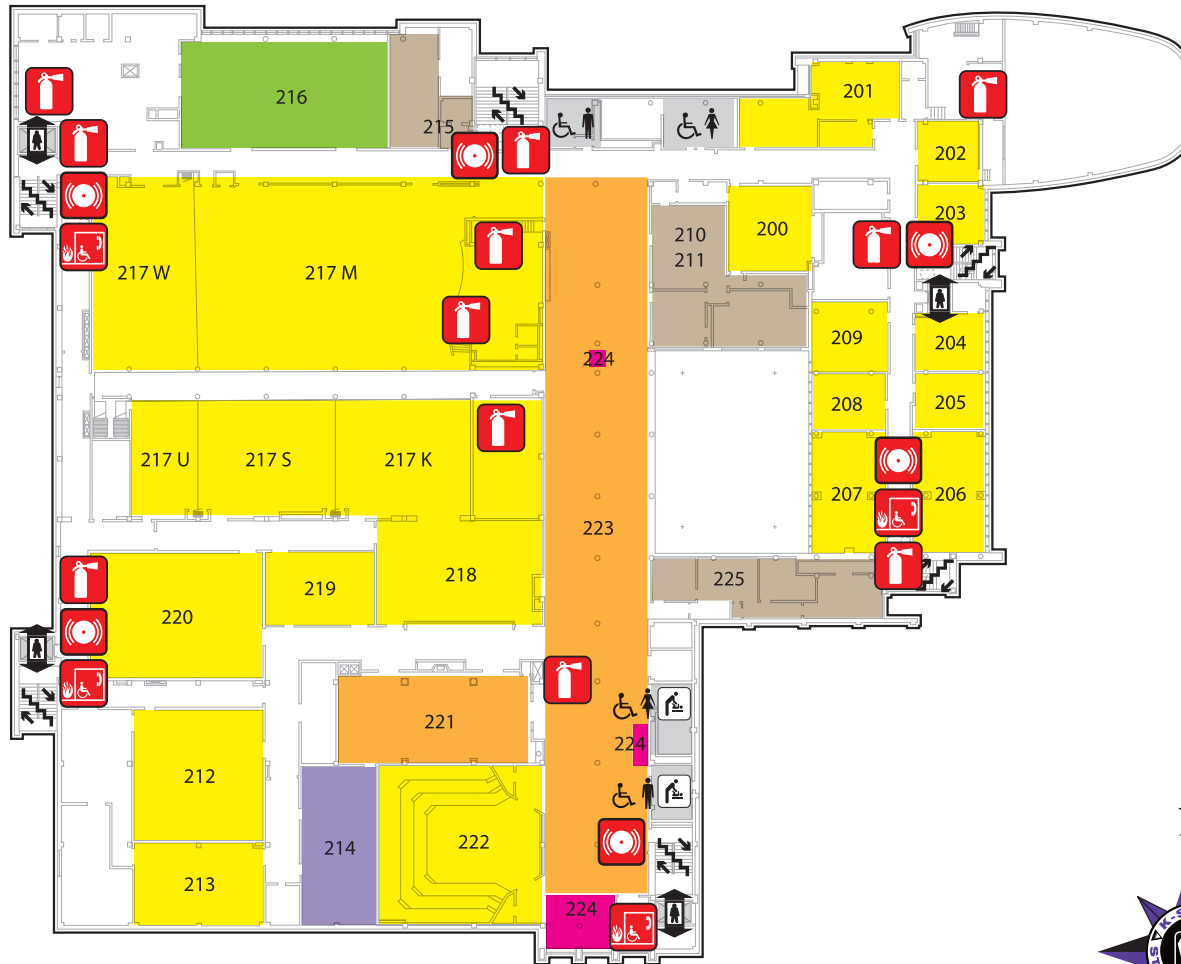

K-STATE STUDENT UNION DIRECTORY

ATTRACTIONS

Mitsugi Ohno Blown Glass Exhibit 224

FOOD

Bluemont Buffet 216

LOUNGE AREAS

Cat's Pause Lounge 221
Second Floor Concourse 223

MEETING SPACES

Big 12 Room 222
Cottonwood Room 218
Director's Conference Room 200
Flint Hills Room 220
Grand Ballroom (Main, West, K, S, & U) 217
Konza Room 201
Room 202 202
Room 203 203
Room 204 204
Room 205 205
Room 206 206
Room 207 207
Room 208 208
Room 209 209
Room 212 212
Room 213 213
Sunflower Room 219

OFFICES

Building Operations 215
Catering/Foodservice 225
Director's Office 210
- Building Services
- Union Governing Board (UGB) 211
Reservations 211

STUDENT ORGANIZATIONS & SERVICES

Greek Affairs 214

SECOND FLOOR **2**

KEY

	Fire Extinguisher		Pull Alarm		Stairwell		Elevator		Men's Room
	Area of Rescue		Computer Lab		Telephones		Diaper Station		Women's Room