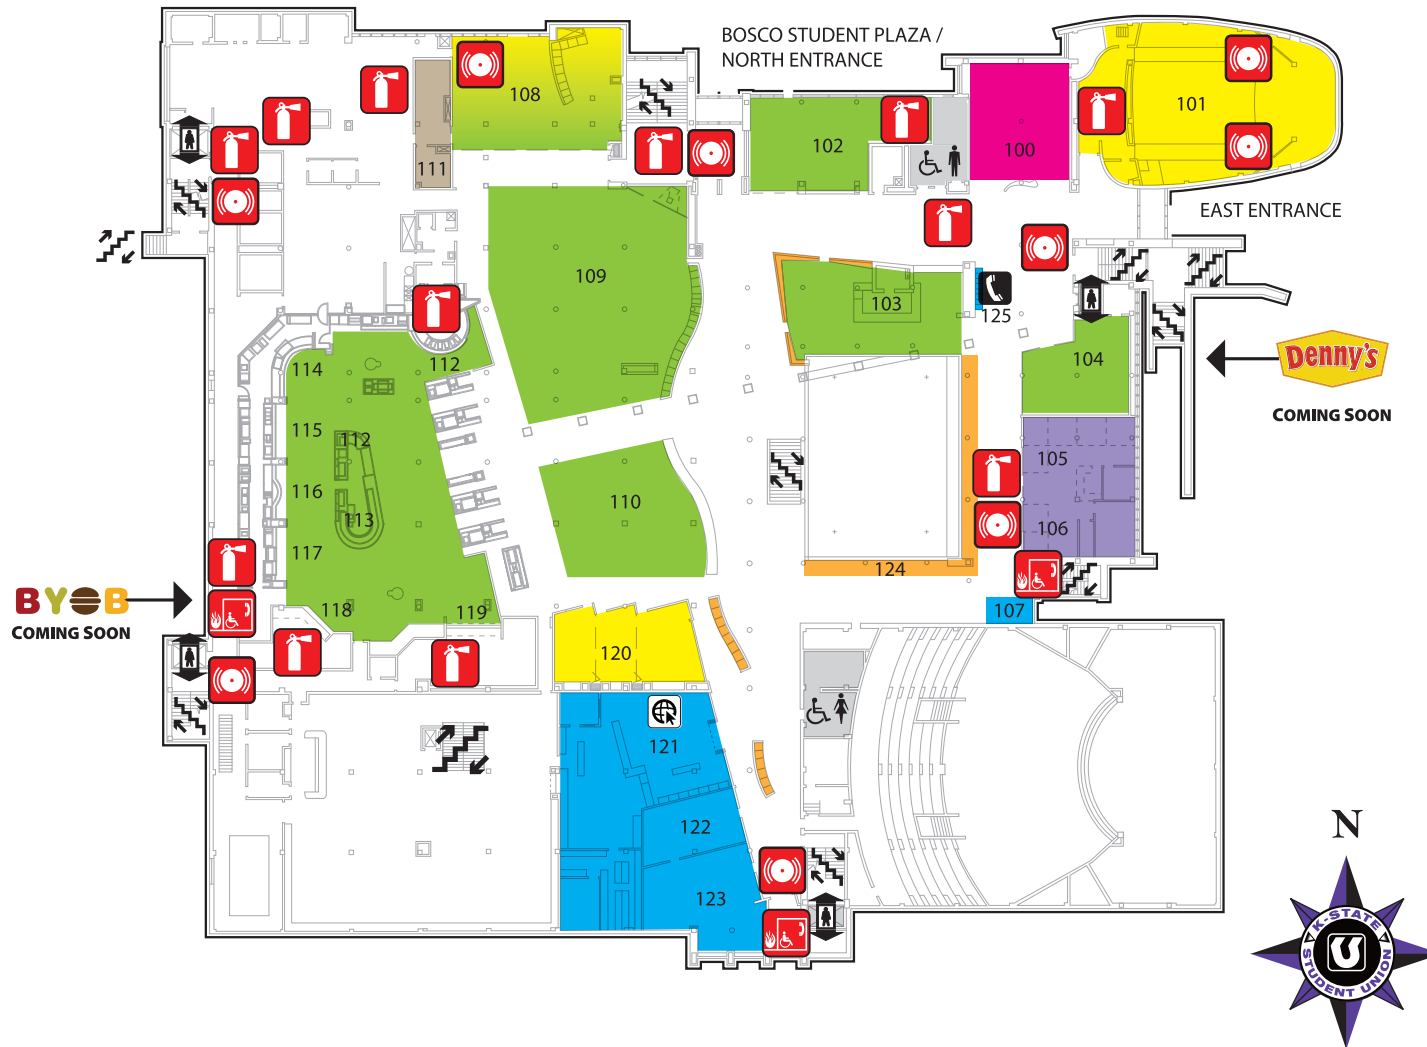

K-STATE STUDENT UNION DIRECTORY

ATTRACTIONS

William T. Kemper Art Gallery 100

CONVENIENT SERVICES

Commerce Bank 123
Computer Lab 121
K-State Copy Center & Printing Services 121
K-State ID Center 122
Telephones 125
Women's Center Satellite 107

FOOD

2-mato 116
BYOB (Build Your Own Burger) 119
Caribou Coffee 103
Cats' Den 102
Chick-fil-A 114
Denny's 104
North Dining 108
Central Dining 109
South Dining 110
Naked Pear Café 117
Panda Express 112
The Roots Café 115
Taco Bell 118
Wild Greens 113

LOUNGE AREAS

First Floor Lounge 124

MEETING SPACES

Dane G. Hansen Little Theatre 101
North Dining 108
Staterooms 1, 2, & 3 120

STUDENT ORGANIZATIONS & SERVICES

Multicultural Student Organization (MSO) 105
Wildcat 91.9 Campus Radio Studio 106

FIRST FLOOR

1

KEY

	Fire Extinguisher		Pull Alarm		Stairwell		Elevator		Men's Room
	Area of Rescue		Computer Lab		Telephones		Diaper Station		Women's Room