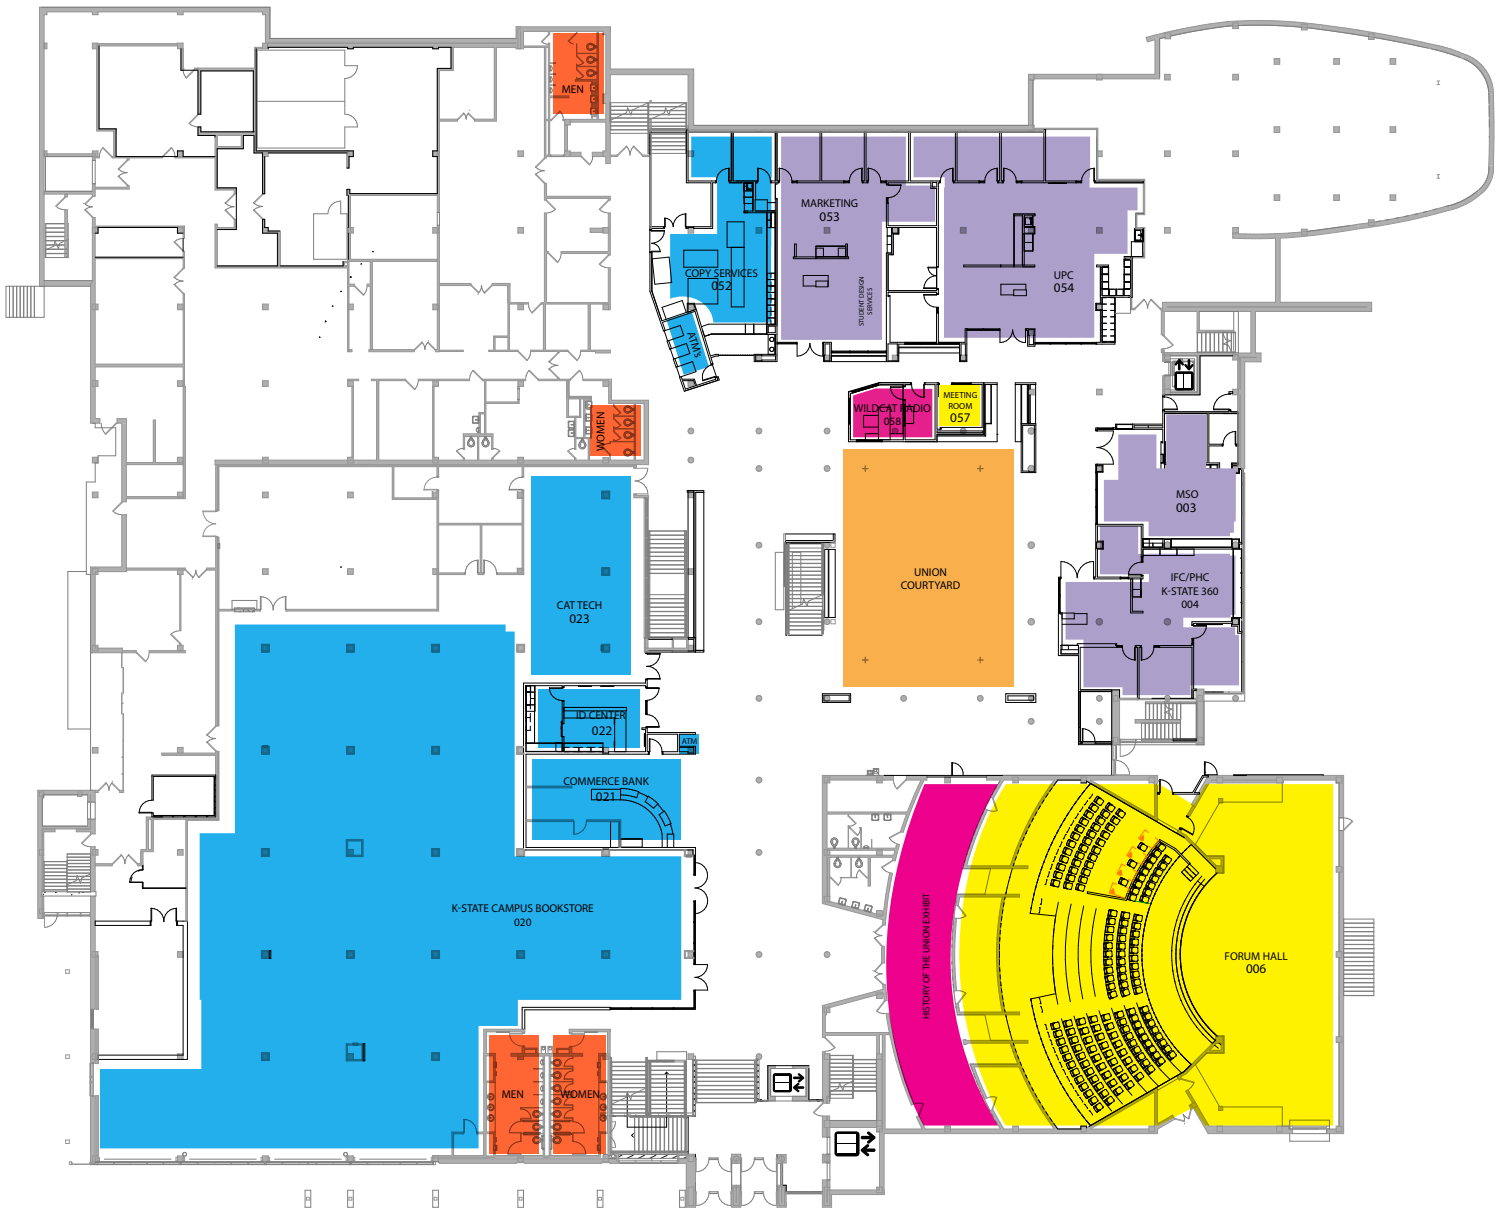

K-STATE STUDENT UNION

Wayfinding • Lower Level

Meeting rooms

Food

Restrooms

Convenient Services

Lounges

Attractions

Offices

Student Services

K-STATE STUDENT UNION

Wayfinding • Ground Floor

- 
 Meeting rooms
- 
 Food
- 
 Restrooms
- 
 Convenient Services
- 
 Lounges
- 
 Attractions
- 
 Offices
- 
 Student Services

K-STATE STUDENT UNION

Wayfinding • First Floor

Meeting rooms

Food

Restrooms

Convenient Services

Lounges

Attractions

Offices

Student Services

K-STATE STUDENT UNION

Wayfinding • Second Floor

Meeting rooms

Food

Restrooms

Convenient Services

Lounges